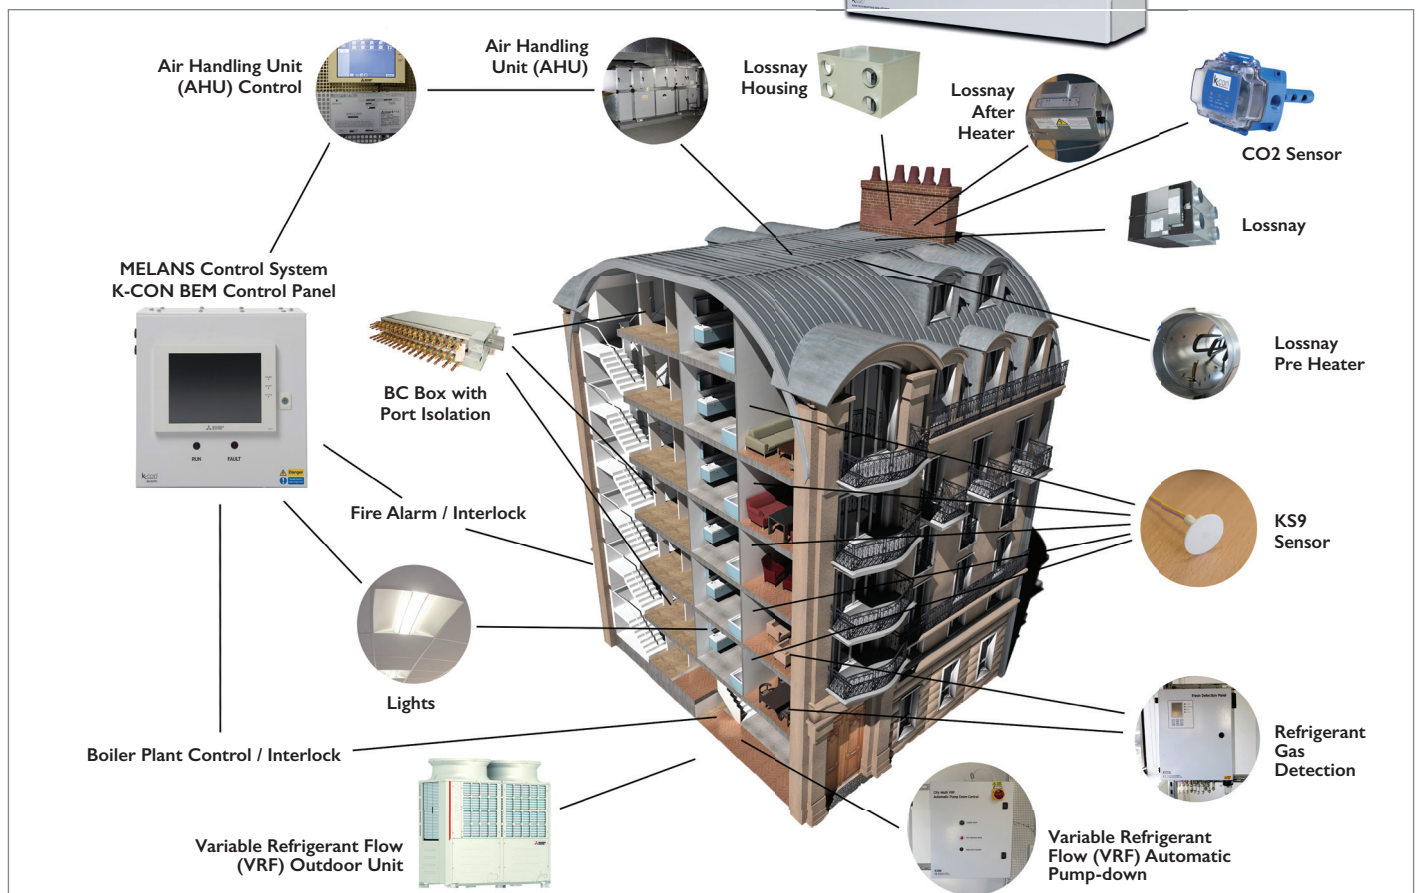

Environmental Control Panels

Kooltech offer a range of control panels designed to maximise the efficiency of air conditioning, pumps, AHU and heating systems, whatever the application. From the simple, single unit control panels to the more complex, multi-unit controllers offering remote operation via LAN.

Our specialist bespoke design and build service perfectly matches individual demand.

- Individual control up to 200 indoor units (M-NET addresses).

- Daily, weekly and annual schedule including night set back to protect the fabric of the building.
- Control directly from a device through cross over cable or LAN via hub/router.
- Range of standard control solutions.
- Additional Control options via Interface Solutions.

Kooltech provides full commissioning of the Mitsubishi Electric equipment and K-con control panels. All systems are thoroughly inspected and checked against design and working drawings to ensure maximum system efficiency.